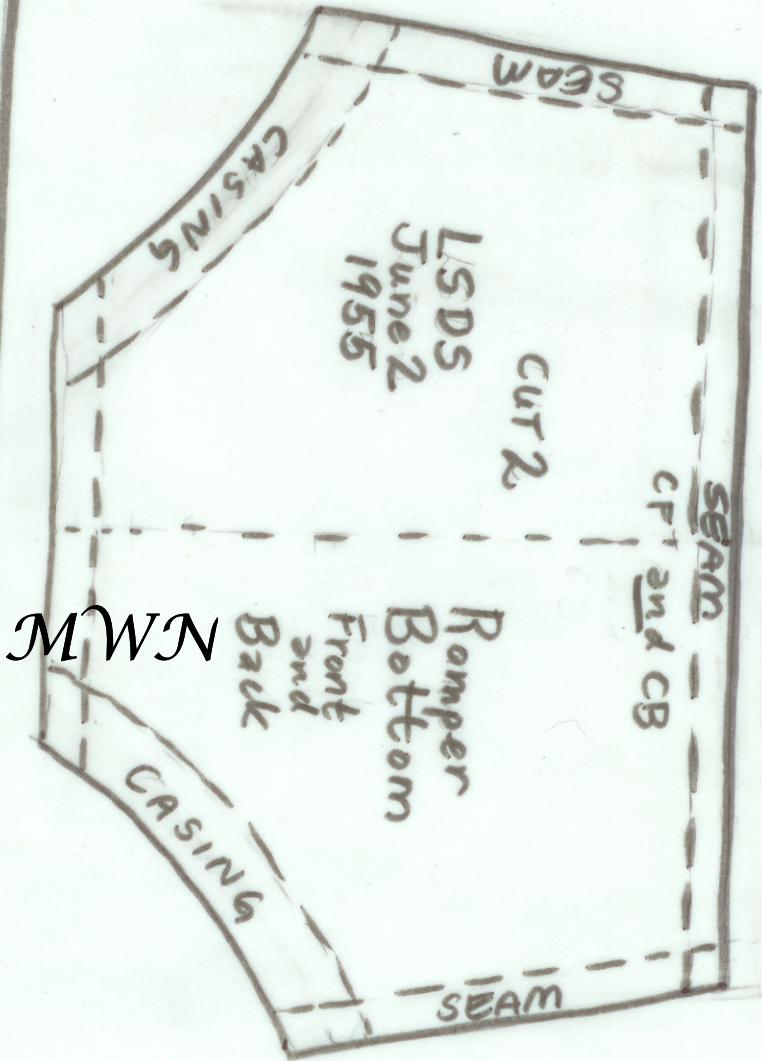

3 PIECE BONNET AND ROMPER FOR BAMBINI

CUT 2, 10" LONG
RIBBON TIES
FOR BONNET

MWN

BAMBINO
ROMPER
PAGE 2

MWN