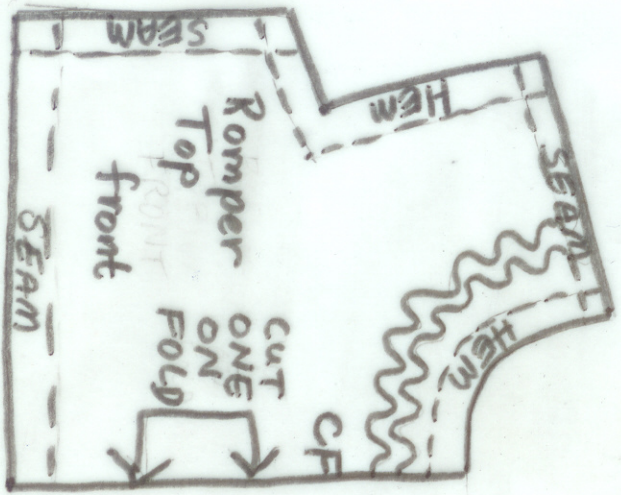

3 PIECE BONNET AND ROMPER FOR BAMBINI

CUT 2, 10" LONG
RIBBON TIES
FOR BONNET

MWN

BAMBINO
ROMPER
PAGE 2

MWN