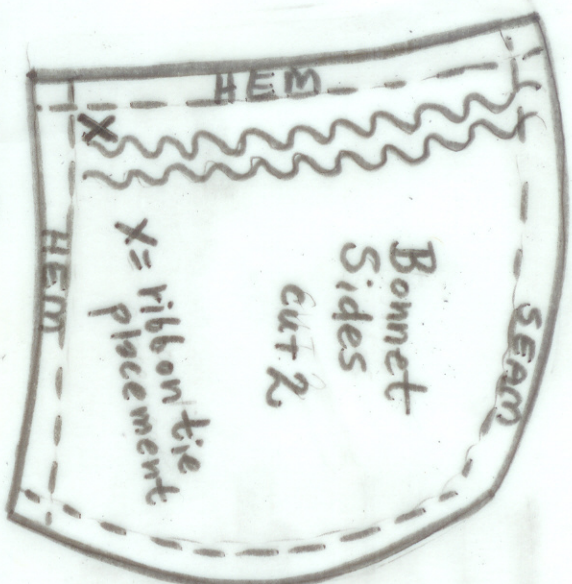

3 PIECE BONNET AND ROMPER FOR BAMBINI

CUT 2, 10" LONG
RIBBON TIES
FOR BONNET

MWN

BAMBINO
ROMPER
PAGE 2

MWN